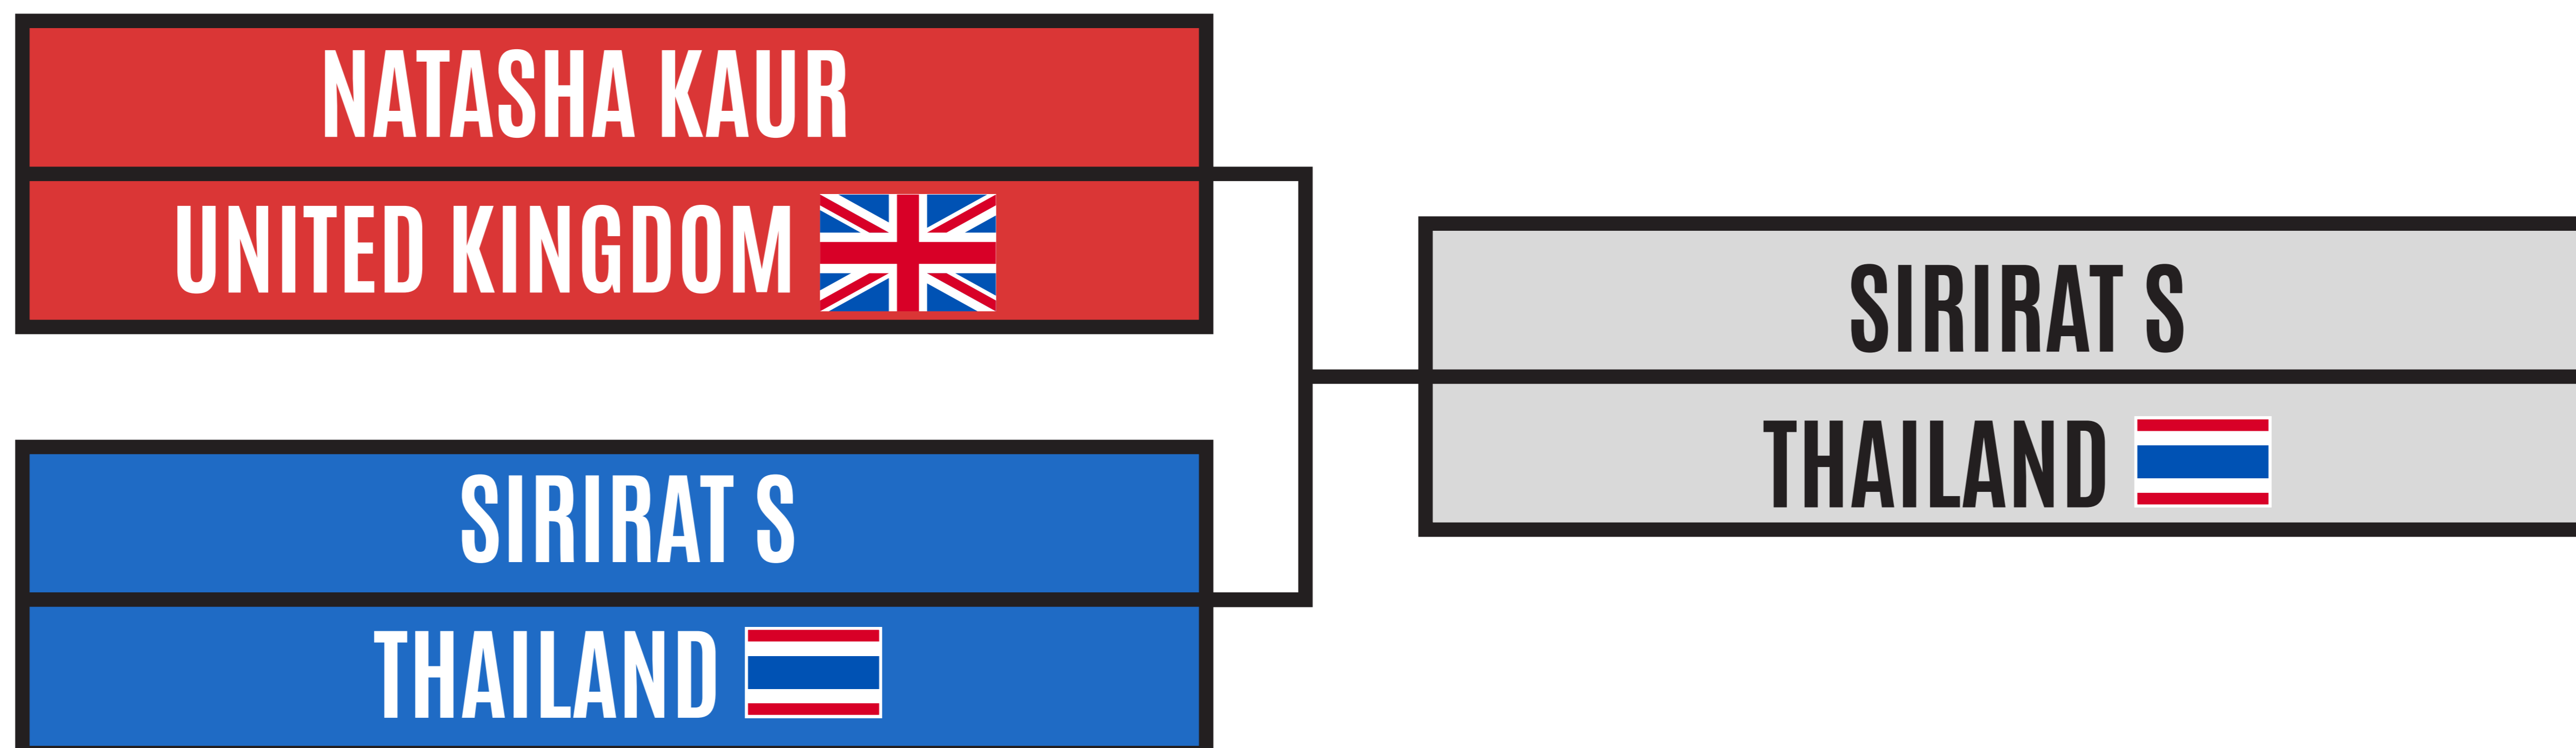

WOMENS CADET 45KG

WOMENS CADET 53KG