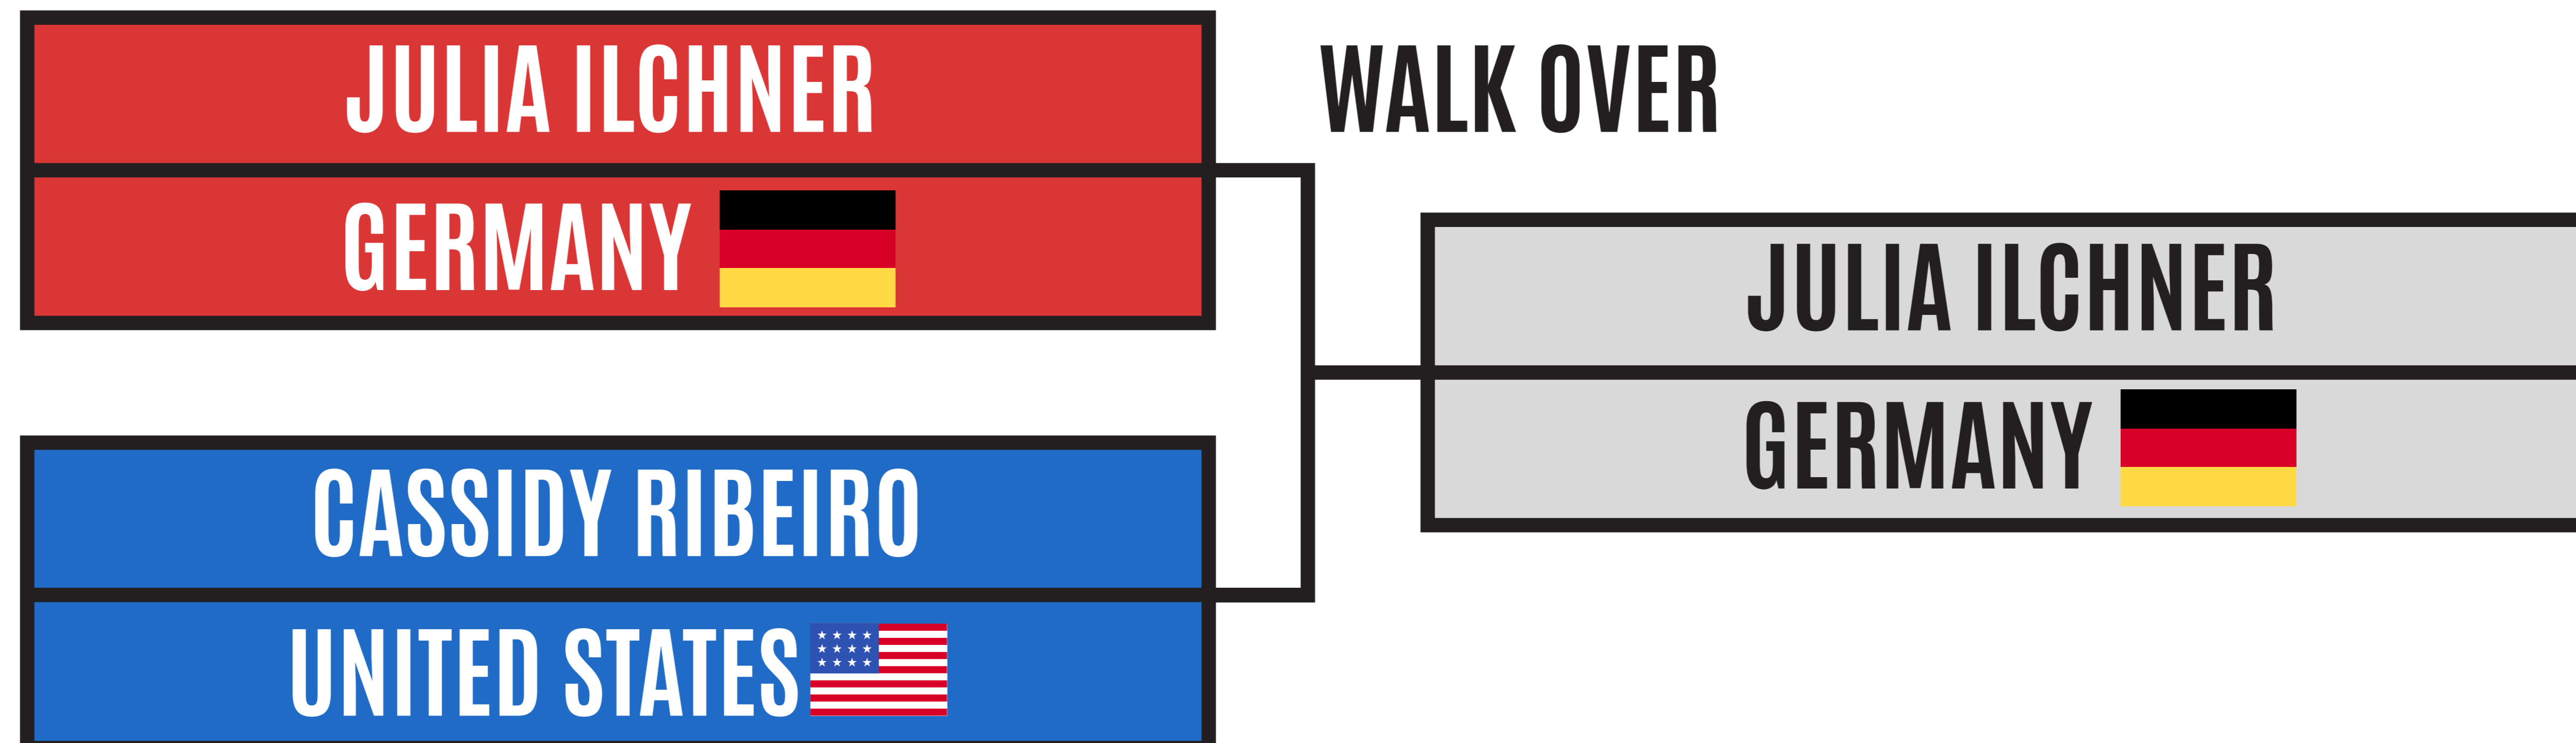

# WOMENS YOUTH 54KG

# WOMENS YOUTH 60KG