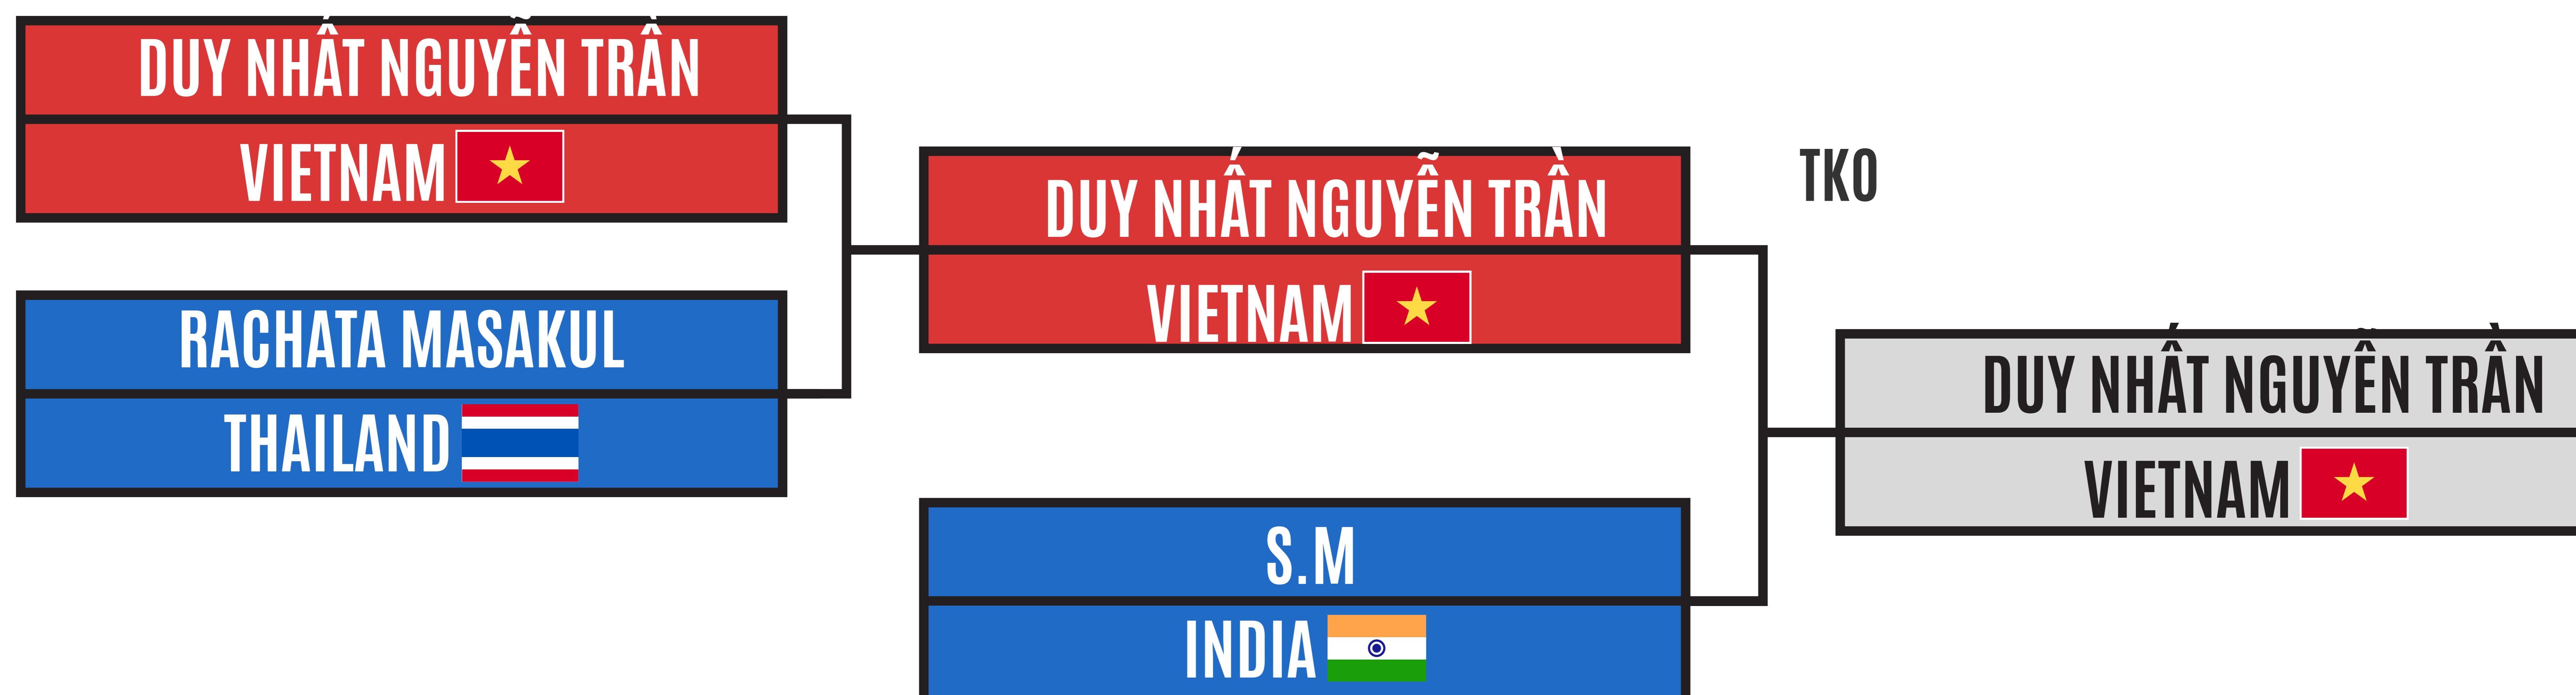

MUAY THAI MENS ADULT PROFESSIONAL 51KG

MUAY THAI MENS ADULT PROFESSIONAL 57KG

MUAY THAI MENS ADULT PROFESSIONAL 60KG

MUAY THAI MENS ADULT PROFESSIONAL 63.5KG

MUAY THAI MENS ADULT PROFESSIONAL 75KG

MUAY THAI MENS ADULT PROFESSIONAL 91+KG