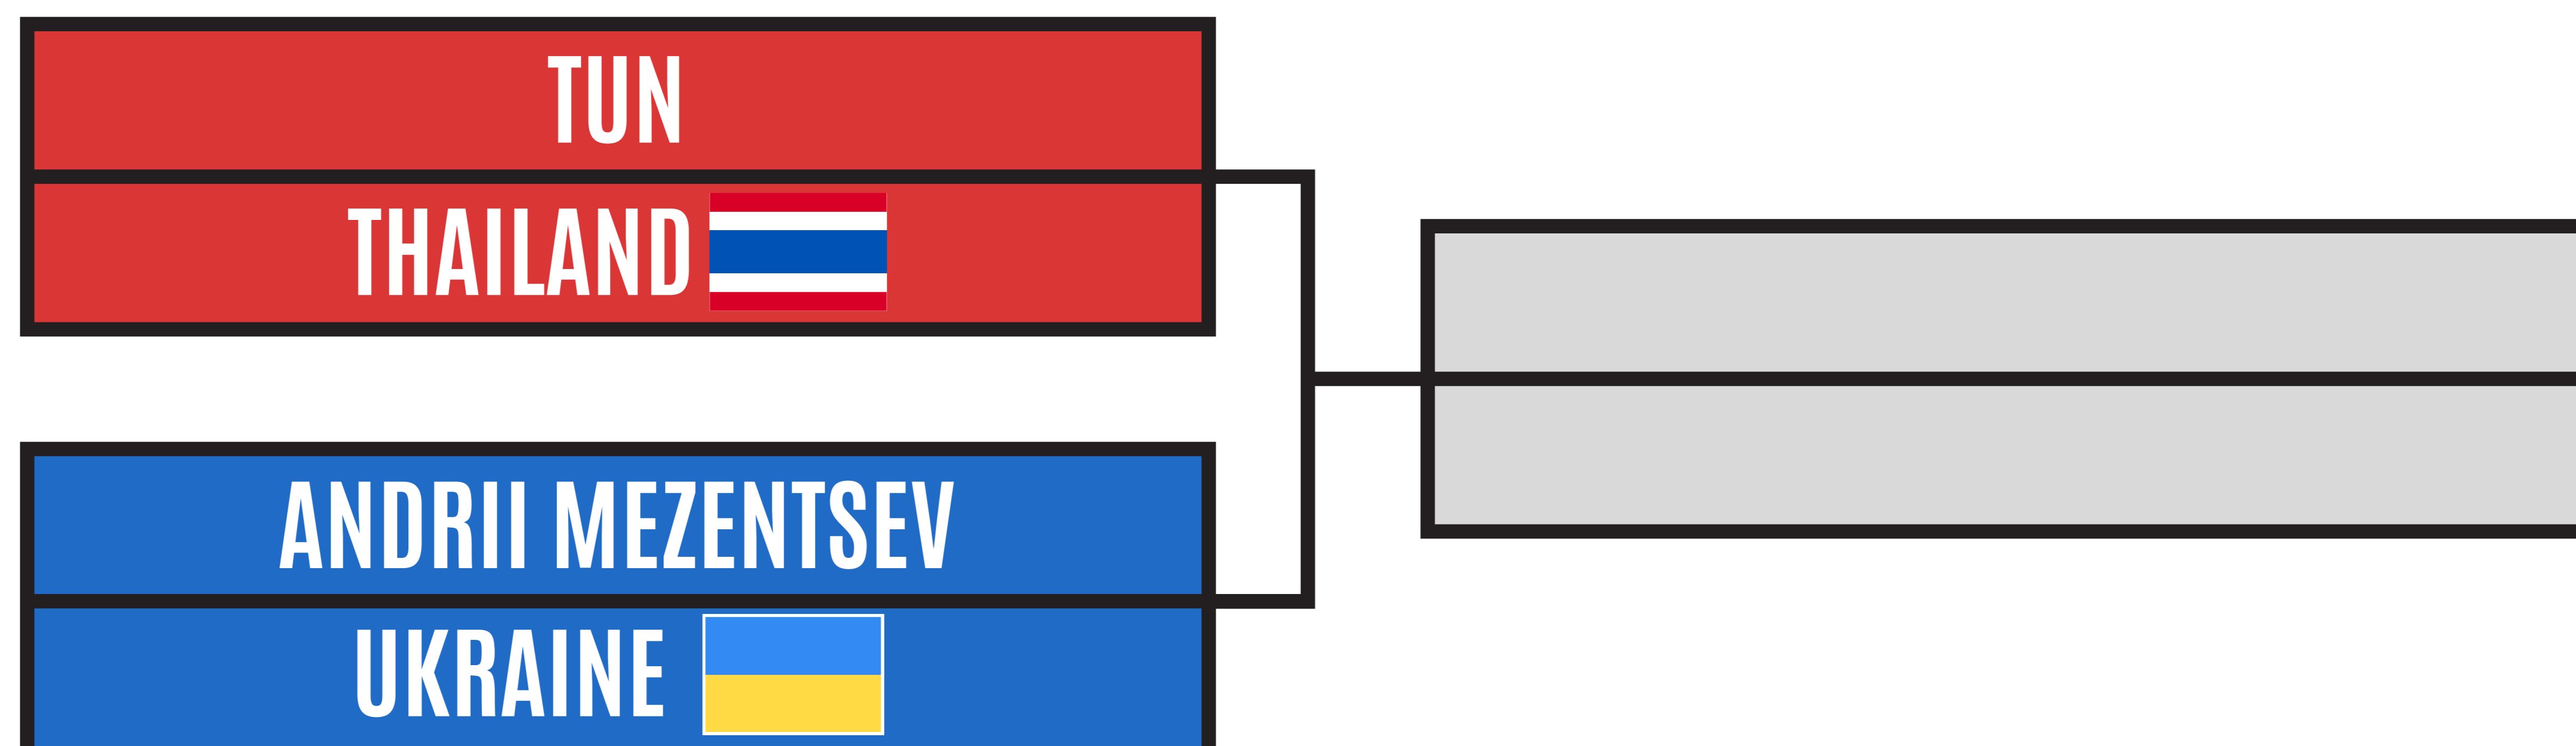

MUAY THAI MENS ADULT PROFESSIONAL 51KG

MUAY THAI MENS ADULT PROFESSIONAL 57KG

MUAY THAI MENS ADULT PROFESSIONAL 60KG

MUAY THAI MENS ADULT PROFESSIONAL 63.5KG

MUAY THAI MENS ADULT PROFESSIONAL 75KG

MUAY THAI MENS ADULT PROFESSIONAL 91+KG