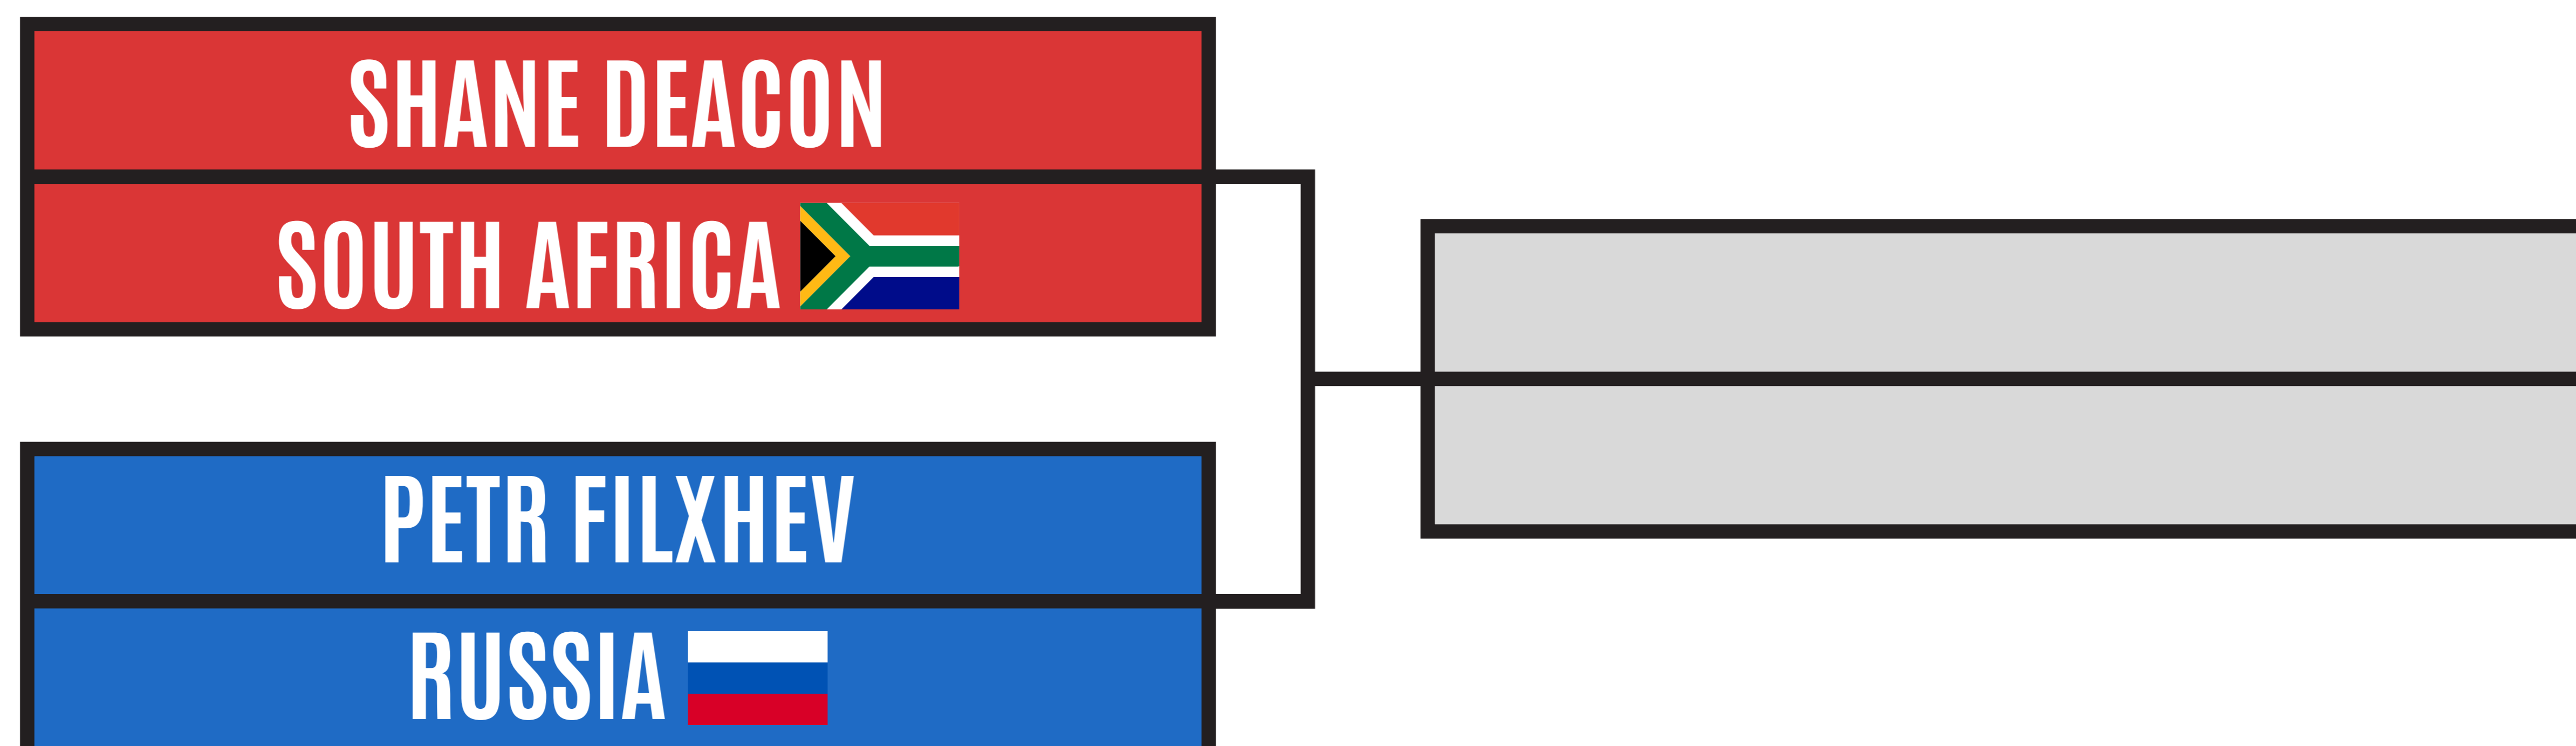

MUAY THAI MENS ADULT PROFESSIONAL 51KG

MUAY THAI MENS ADULT PROFESSIONAL 57KG

MUAY THAI MENS ADULT PROFESSIONAL 60KG

MUAY THAI MENS ADULT PROFESSIONAL 63.5KG

MUAY THAI MENS ADULT PROFESSIONAL 75KG

MUAY THAI MENS ADULT PROFESSIONAL 91+KG