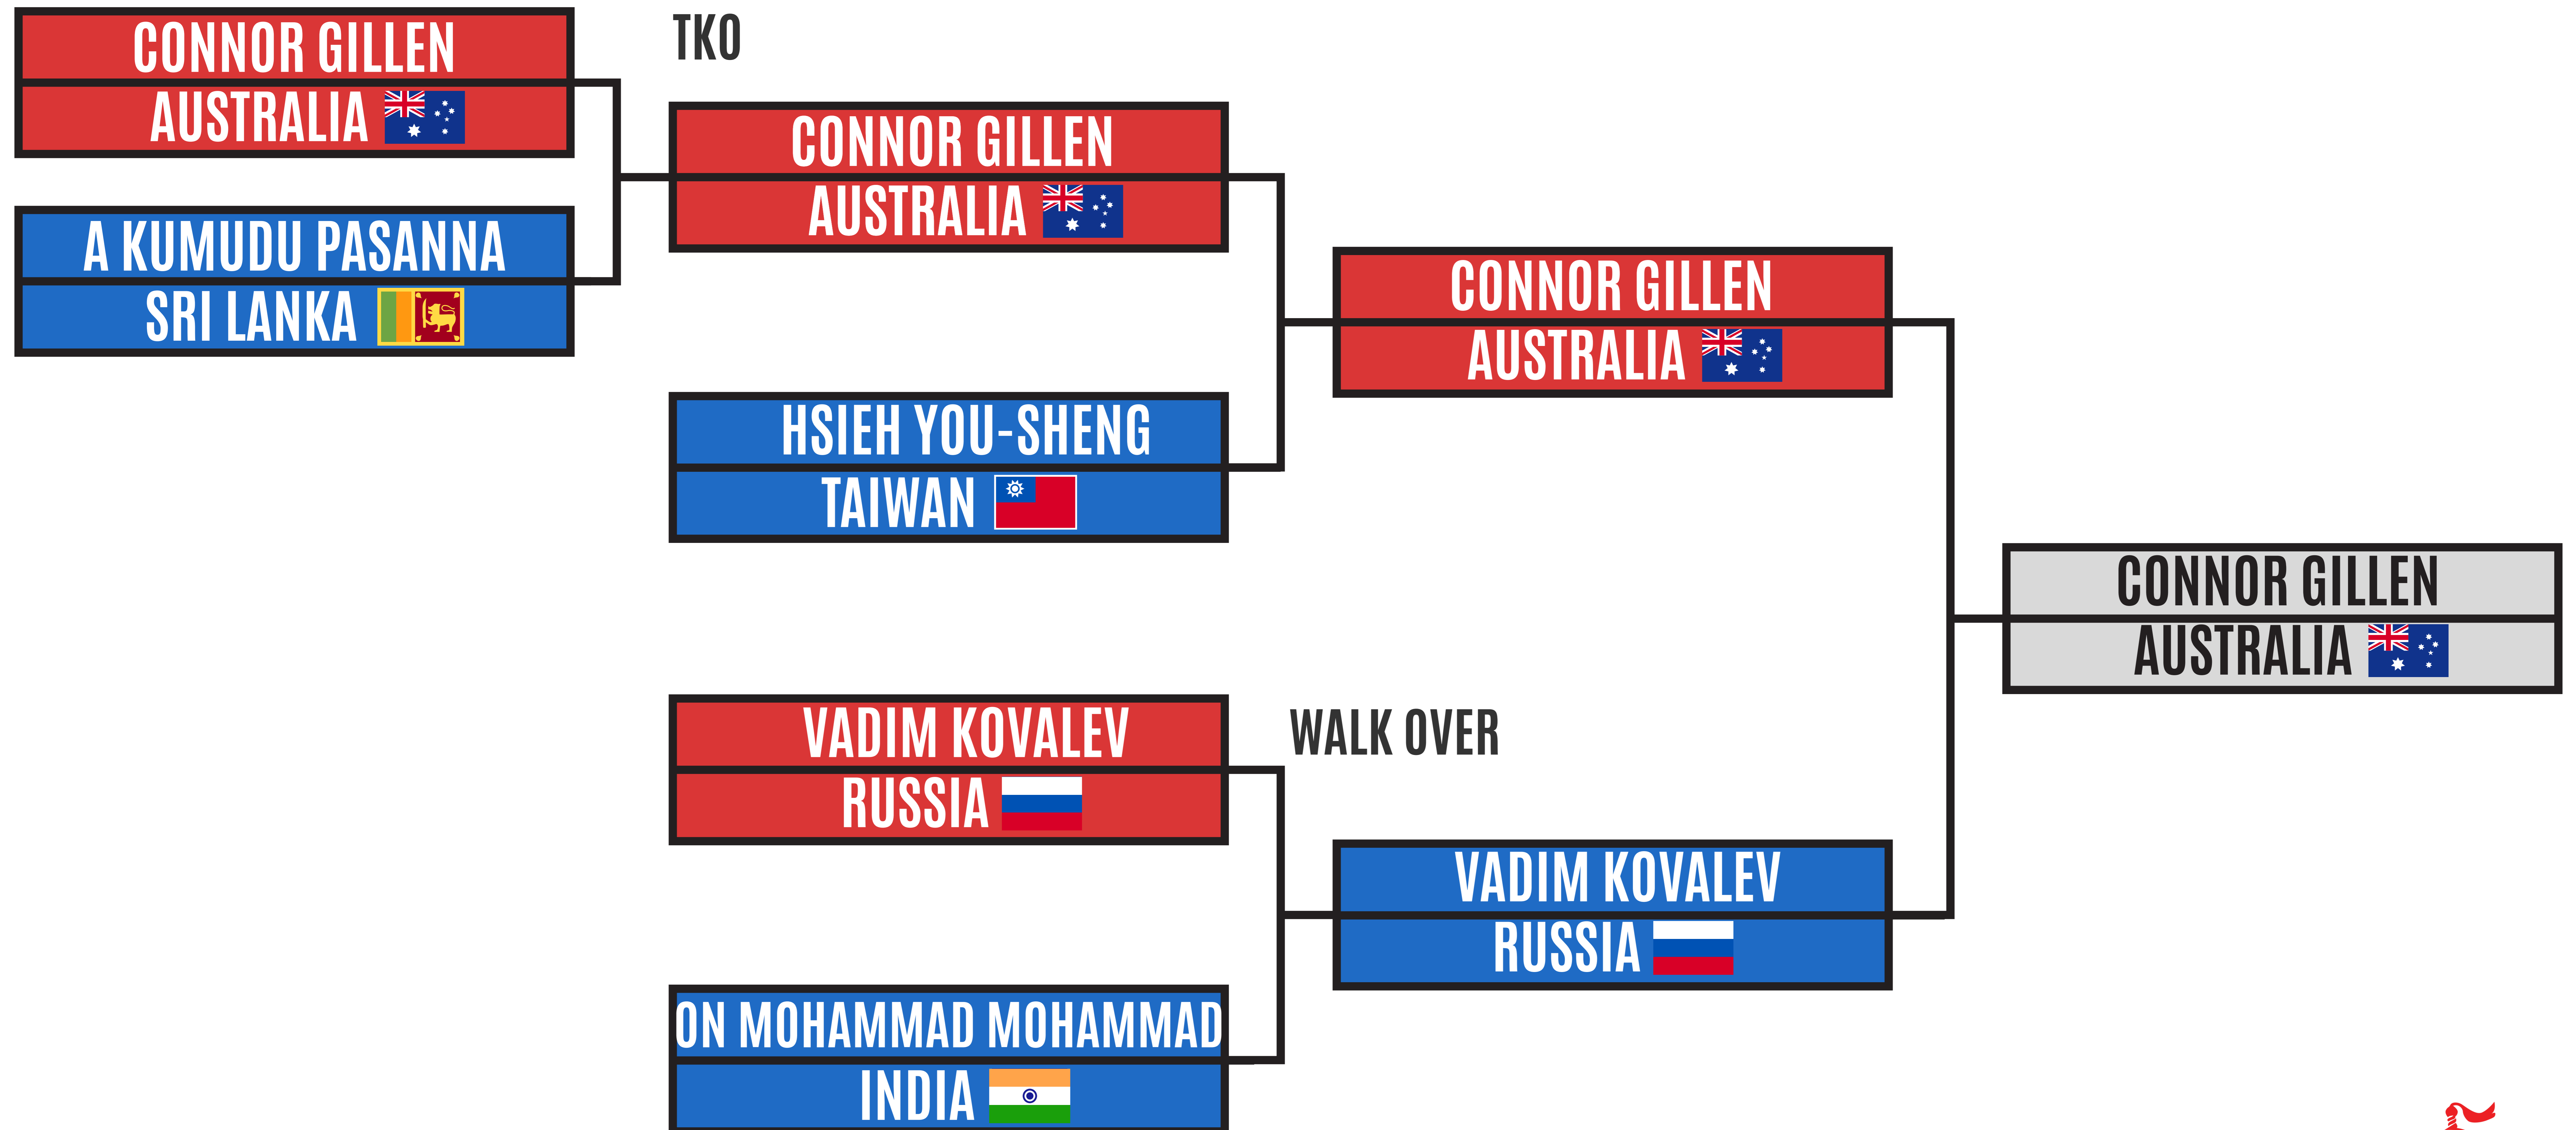

MUAY THAI MENS ADULT PROFESSIONAL 51KG

MUAY THAI MENS ADULT PROFESSIONAL 57KG

MUAY THAI MENS ADULT PROFESSIONAL 60KG

MUAY THAI MENS ADULT PROFESSIONAL 63.5KG

MUAY THAI MENS ADULT PROFESSIONAL 75KG

MUAY THAI MENS ADULT PROFESSIONAL 91+KG