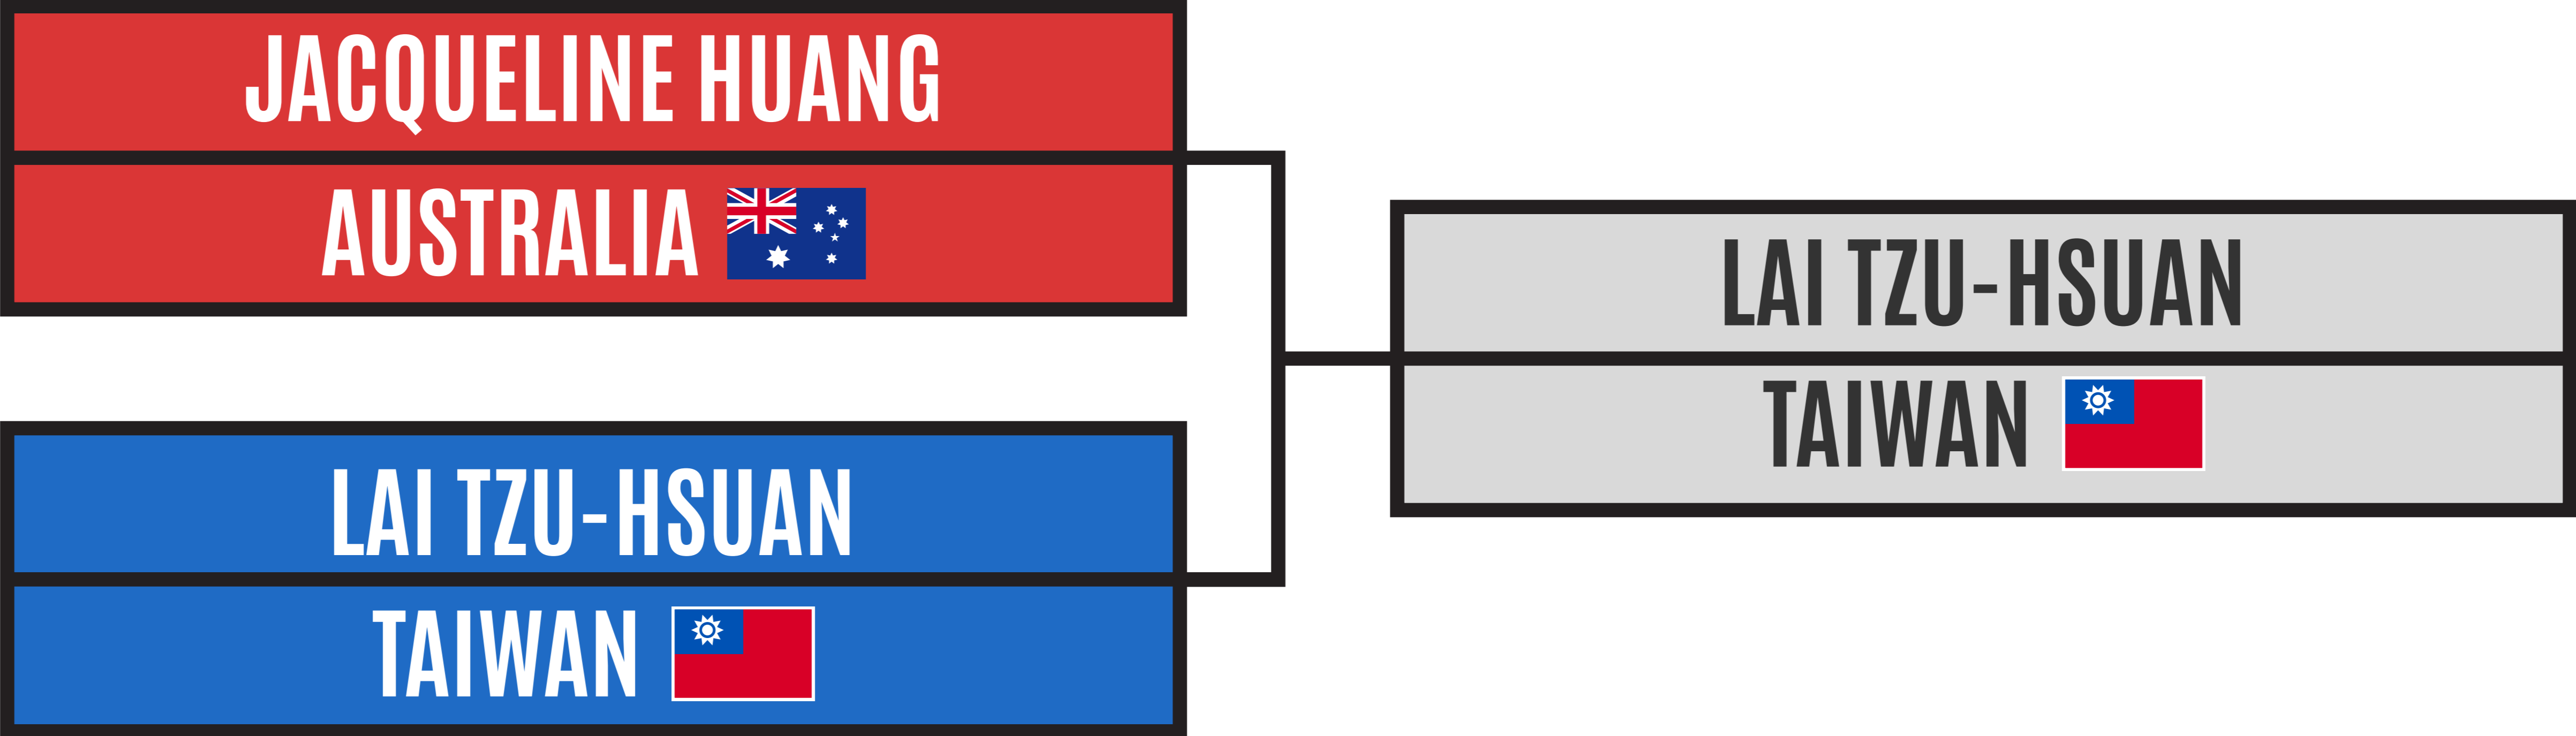

MUAY THAI WOMENS PRO-AM 54KG