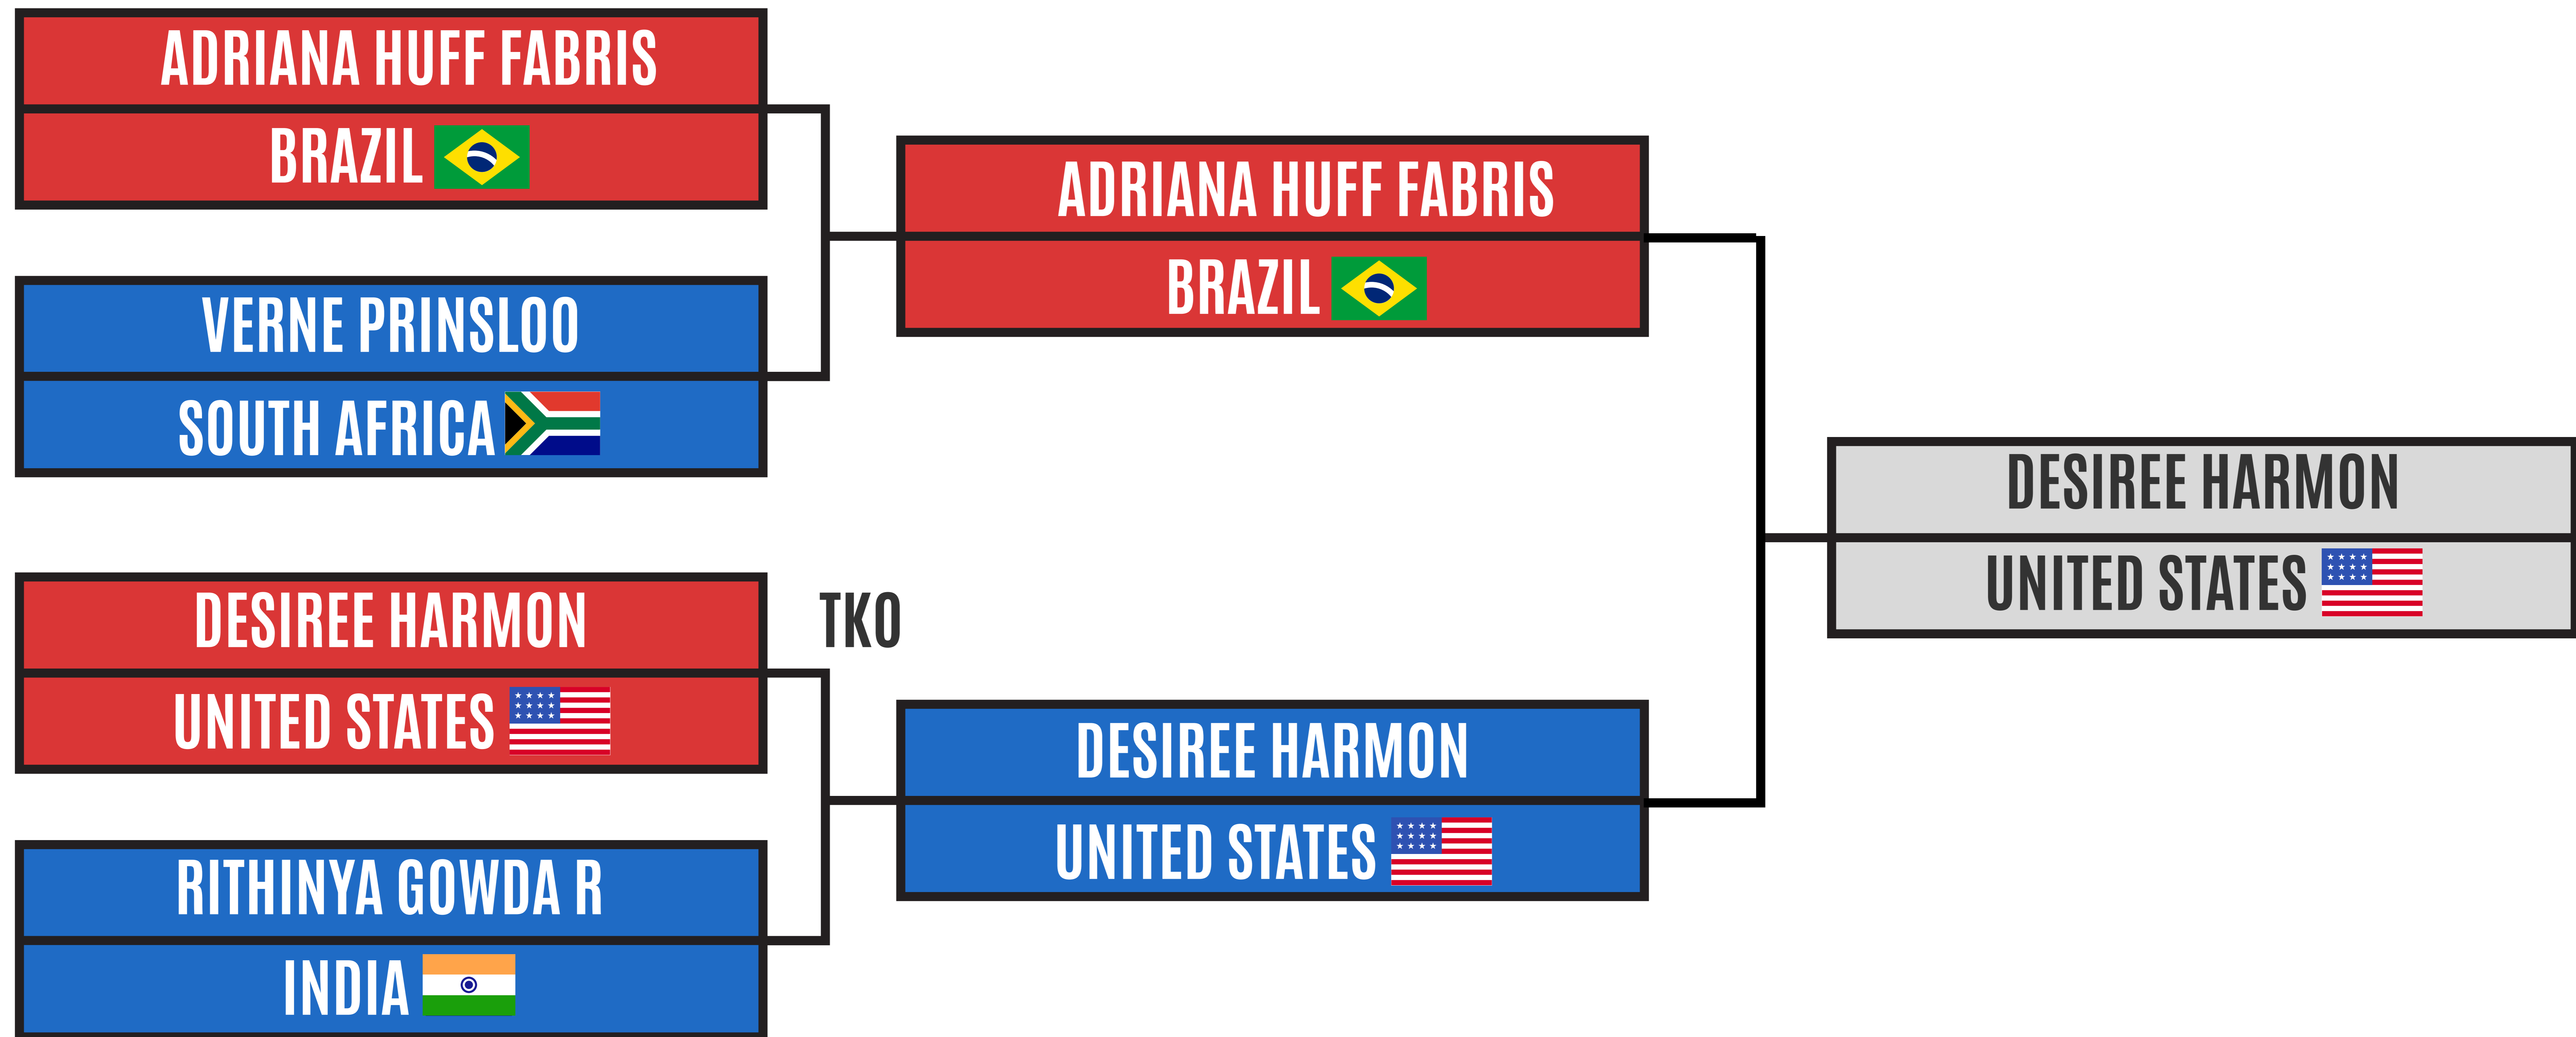

MUAY THAI WOMENS PRO-AM 57KG