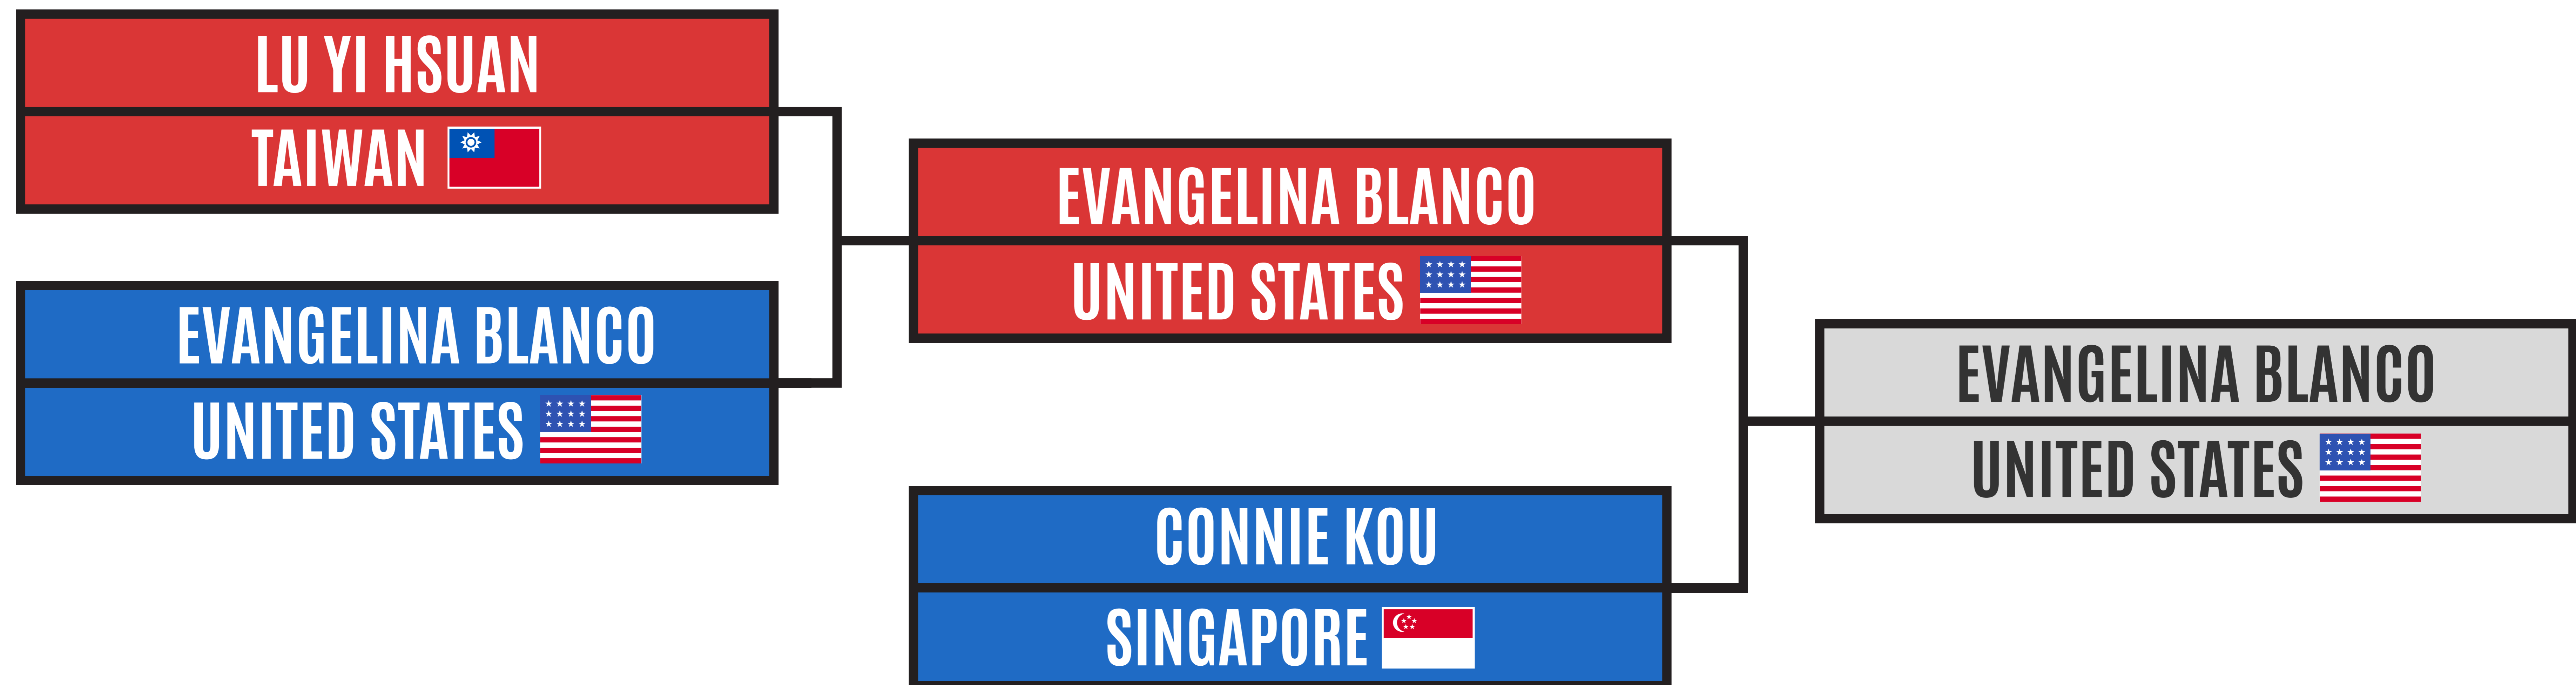

# MUAY THAI WOMENS PRO-AM 48KG